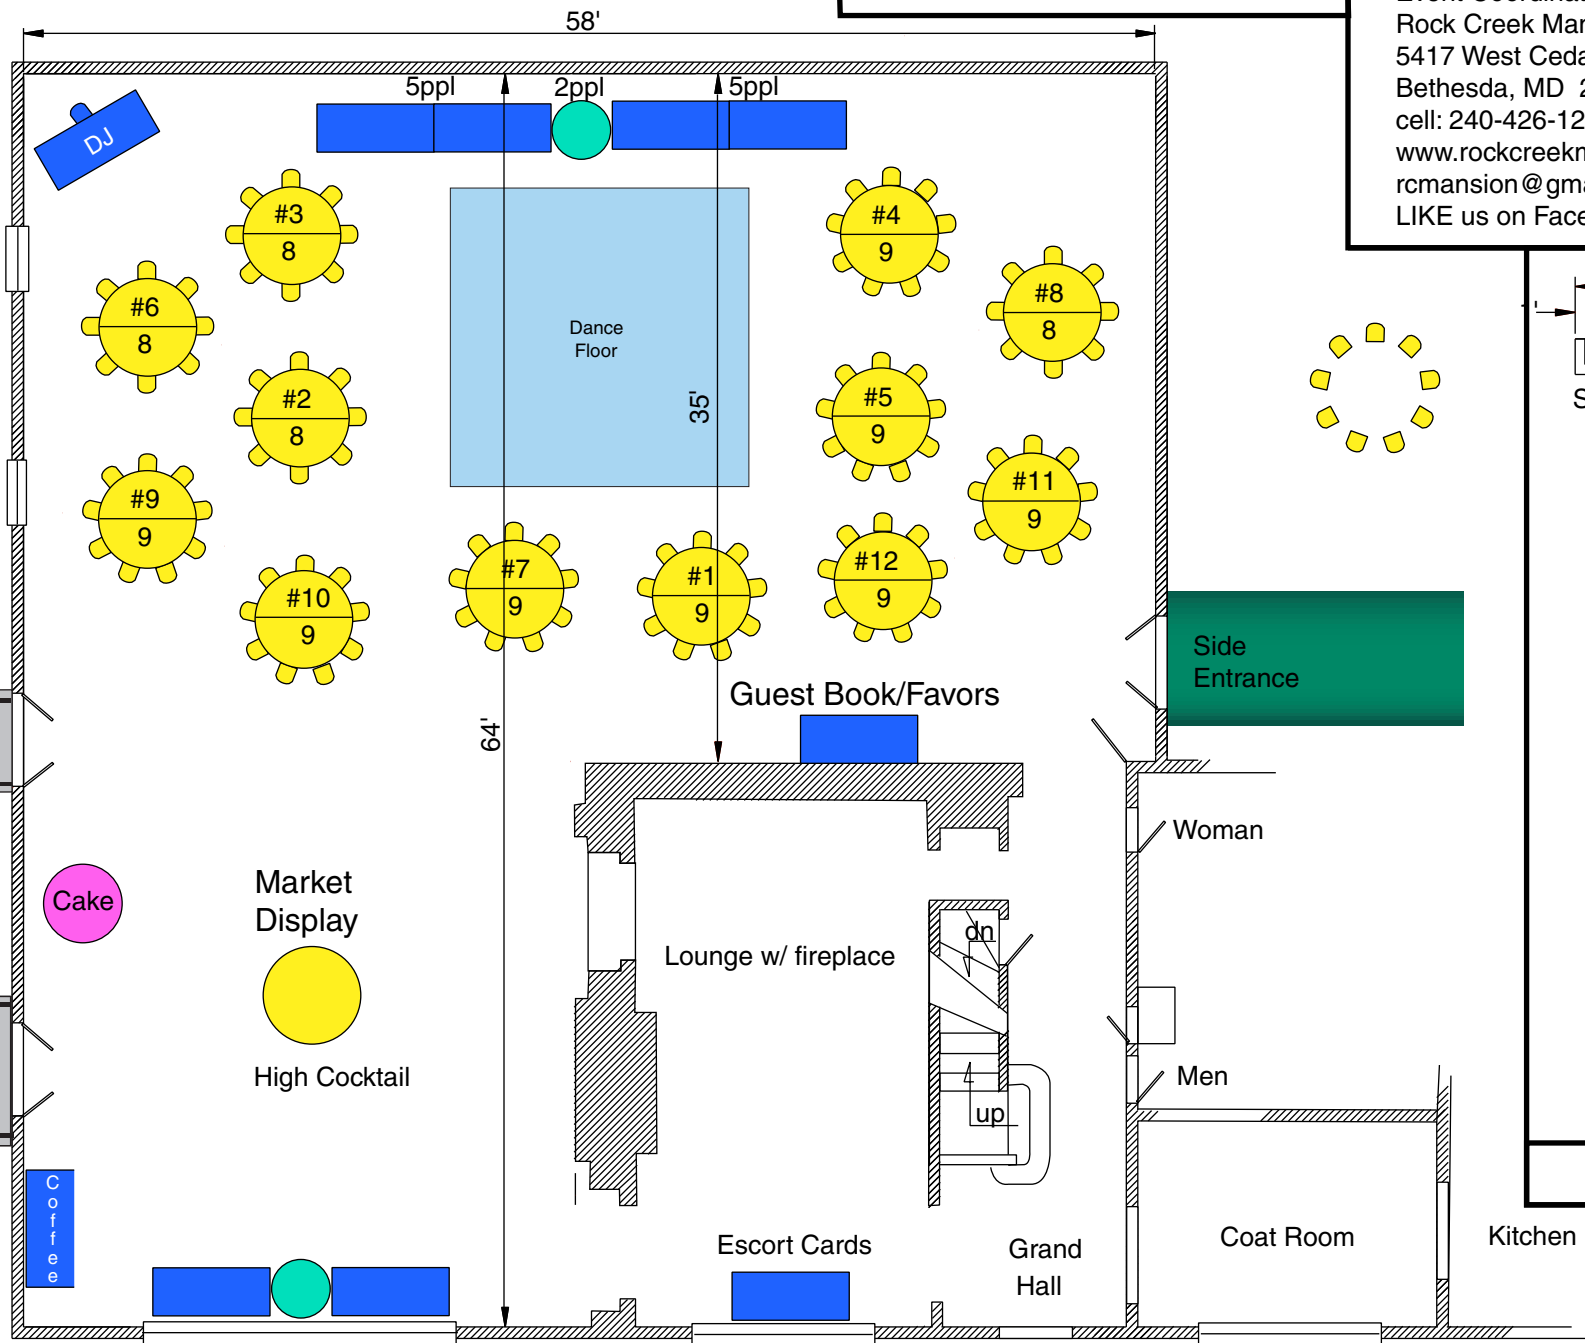

4- 5' rounds with 8 @ table = 32  
 8 - 5' rounds with 9 @ table = 72

Julie Buckingham Carter  
 Event Coordinator  
 Rock Creek Mansion  
 5417 West Cedar Lane  
 Bethesda, MD 20814  
 cell: 240-426-1220  
 www.rockcreekmansion.com  
 rc mansion@gmail.com  
 LIKE us on Facebook

Outdoor Patio  
 (approx. 60'x16')

10'

Scale:

5'  
Table

1'-6"  
6'  
Table

4'

3'

SYMBOLS

Side Entrance

Woman

Men

Guest Book/Favors

Lounge w/ fireplace

Escort Cards

Grand Hall

Coat Room

Kitchen

Cake

Market Display

High Cocktail

C  
o  
c  
k  
t  
a  
i  
l

64'

58'

5ppl