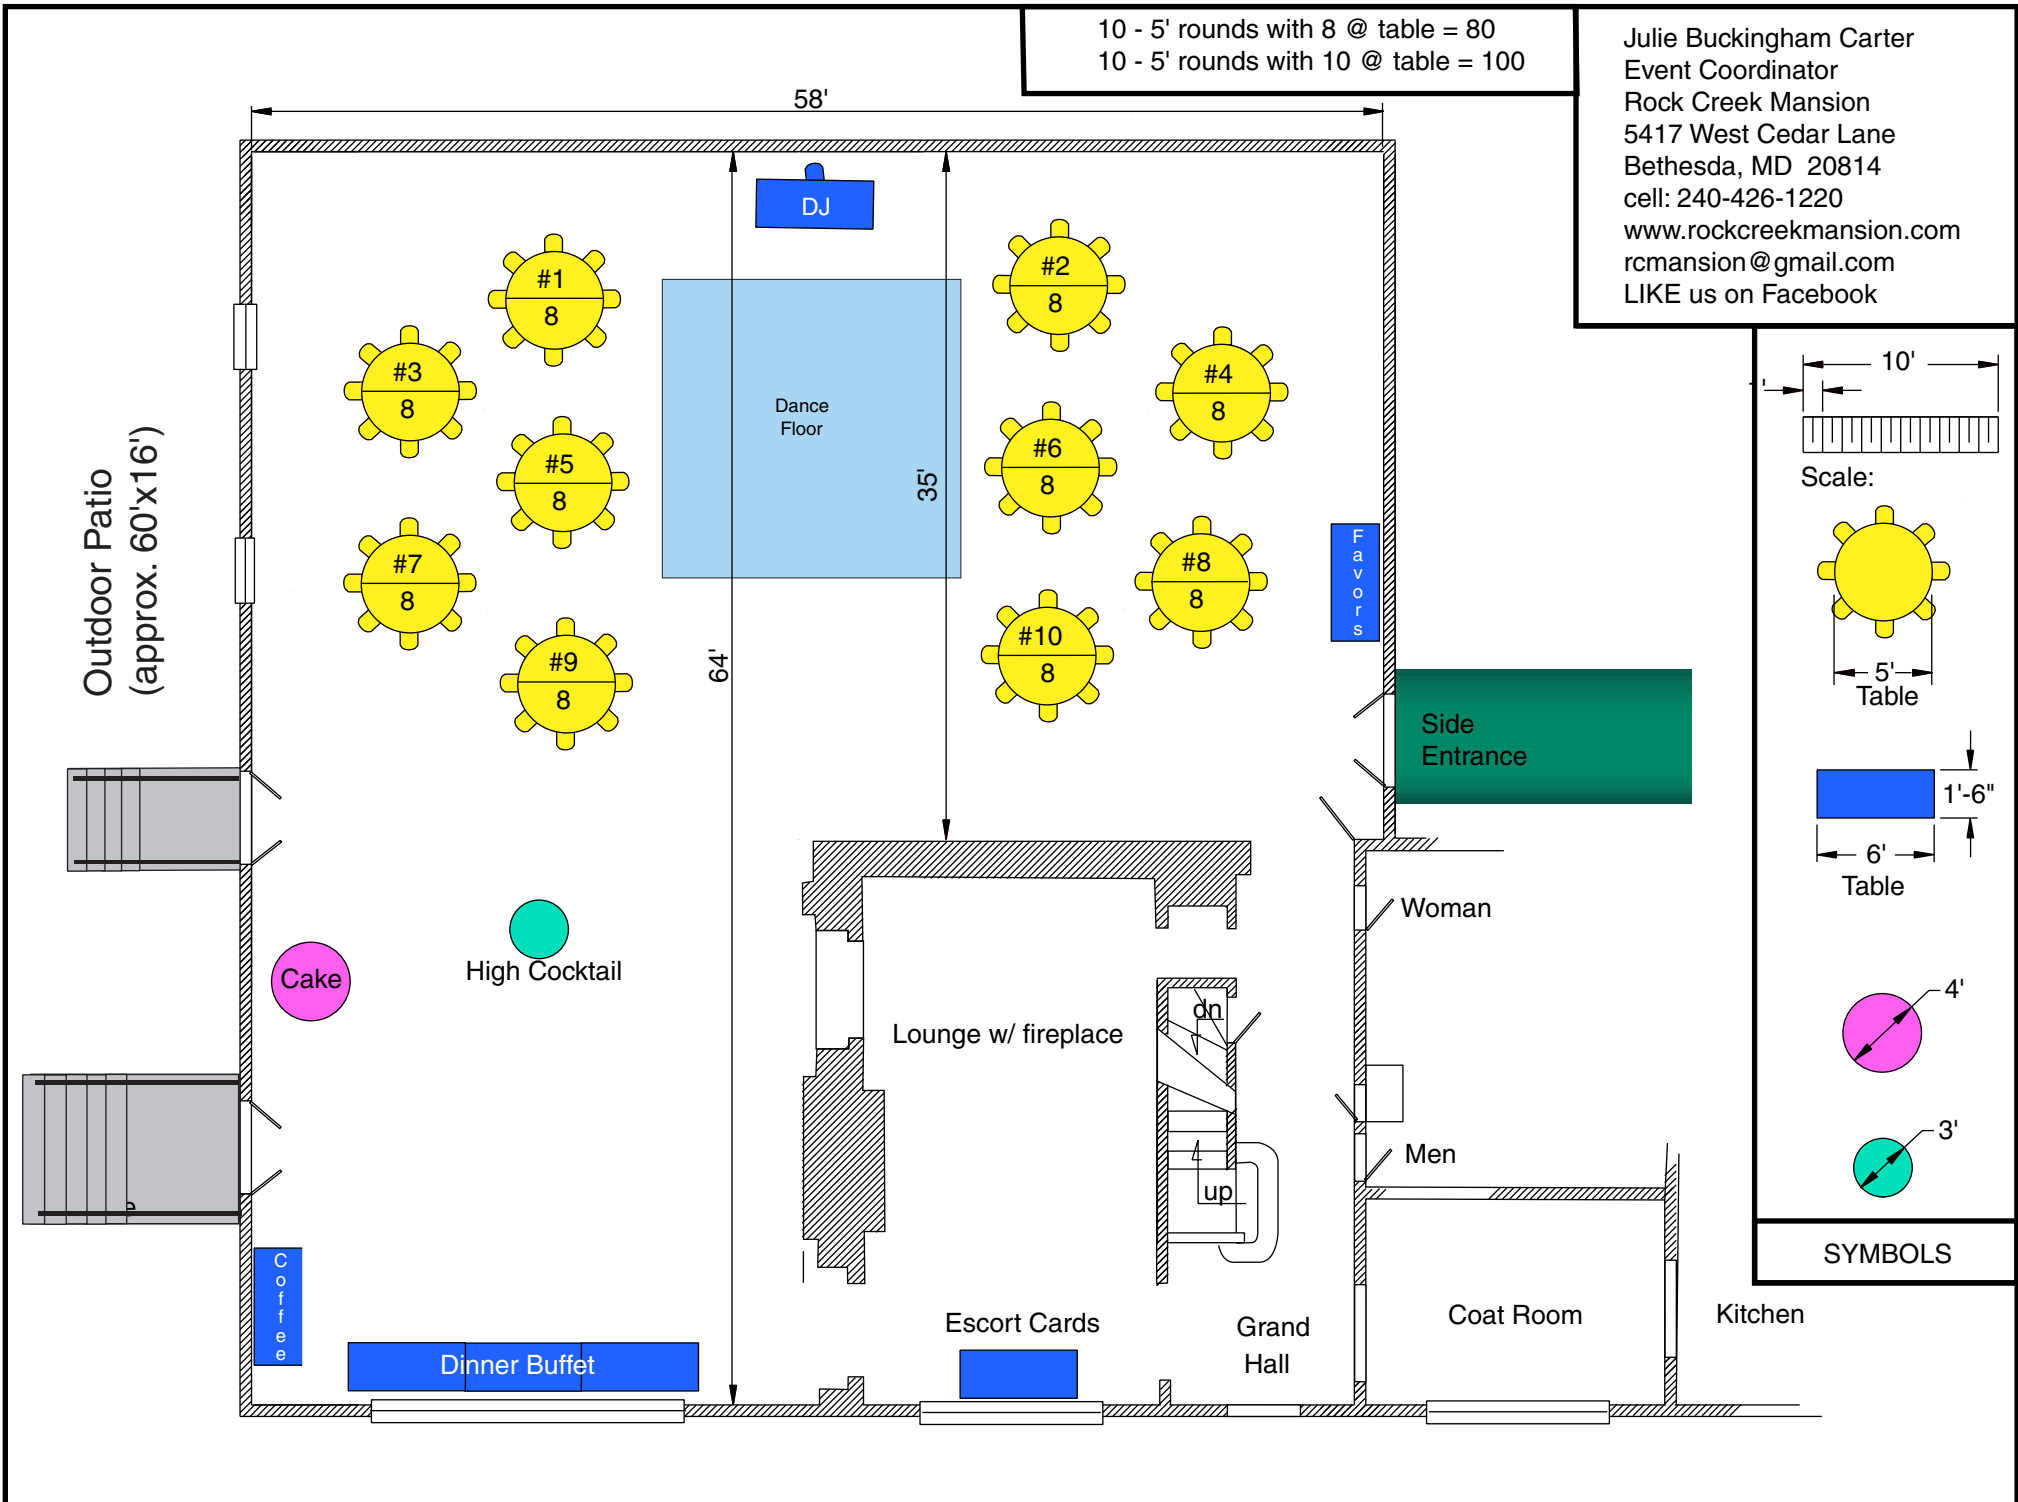

10 - 5' rounds with 8 @ table = 80  
 10 - 5' rounds with 10 @ table = 100

Julie Buckingham Carter  
 Event Coordinator  
 Rock Creek Mansion  
 5417 West Cedar Lane  
 Bethesda, MD 20814  
 cell: 240-426-1220  
 www.rockcreekmansion.com  
 rc mansion@gmail.com  
 LIKE us on Facebook

10'

Scale:

5' Table

1'-6" Table

4'

3'

SYMBOLS