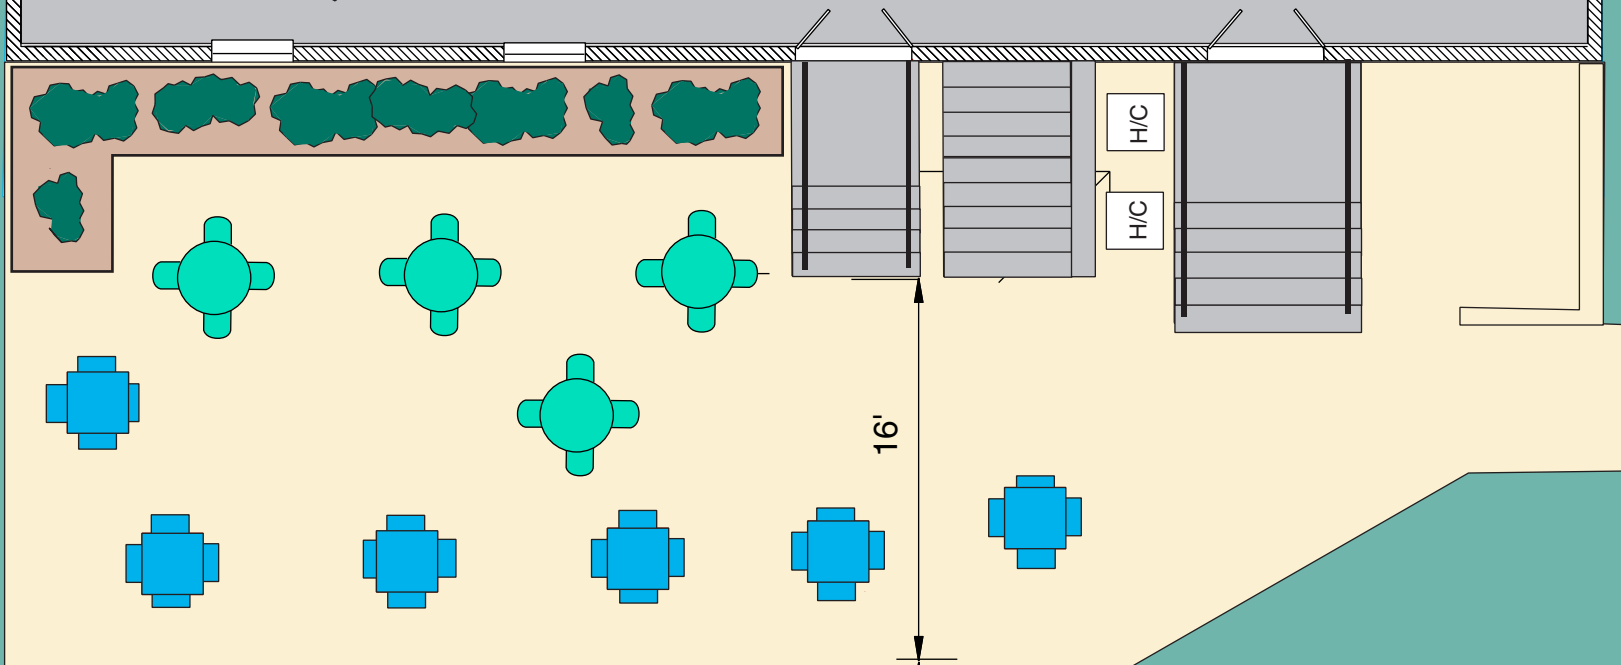

*Rock Creek Mansion*

2'-6"  
Table

3' High  
Top

**Symbols**

5417 West Cedar Lane  
Bethesda, MD 20814  
240-426-1220  
Julie Carter  
Rental Coordinator  
Carterbuck@aol.com

Grass area

90' to Tree Line

Scale:

+/-200'

+/-300'