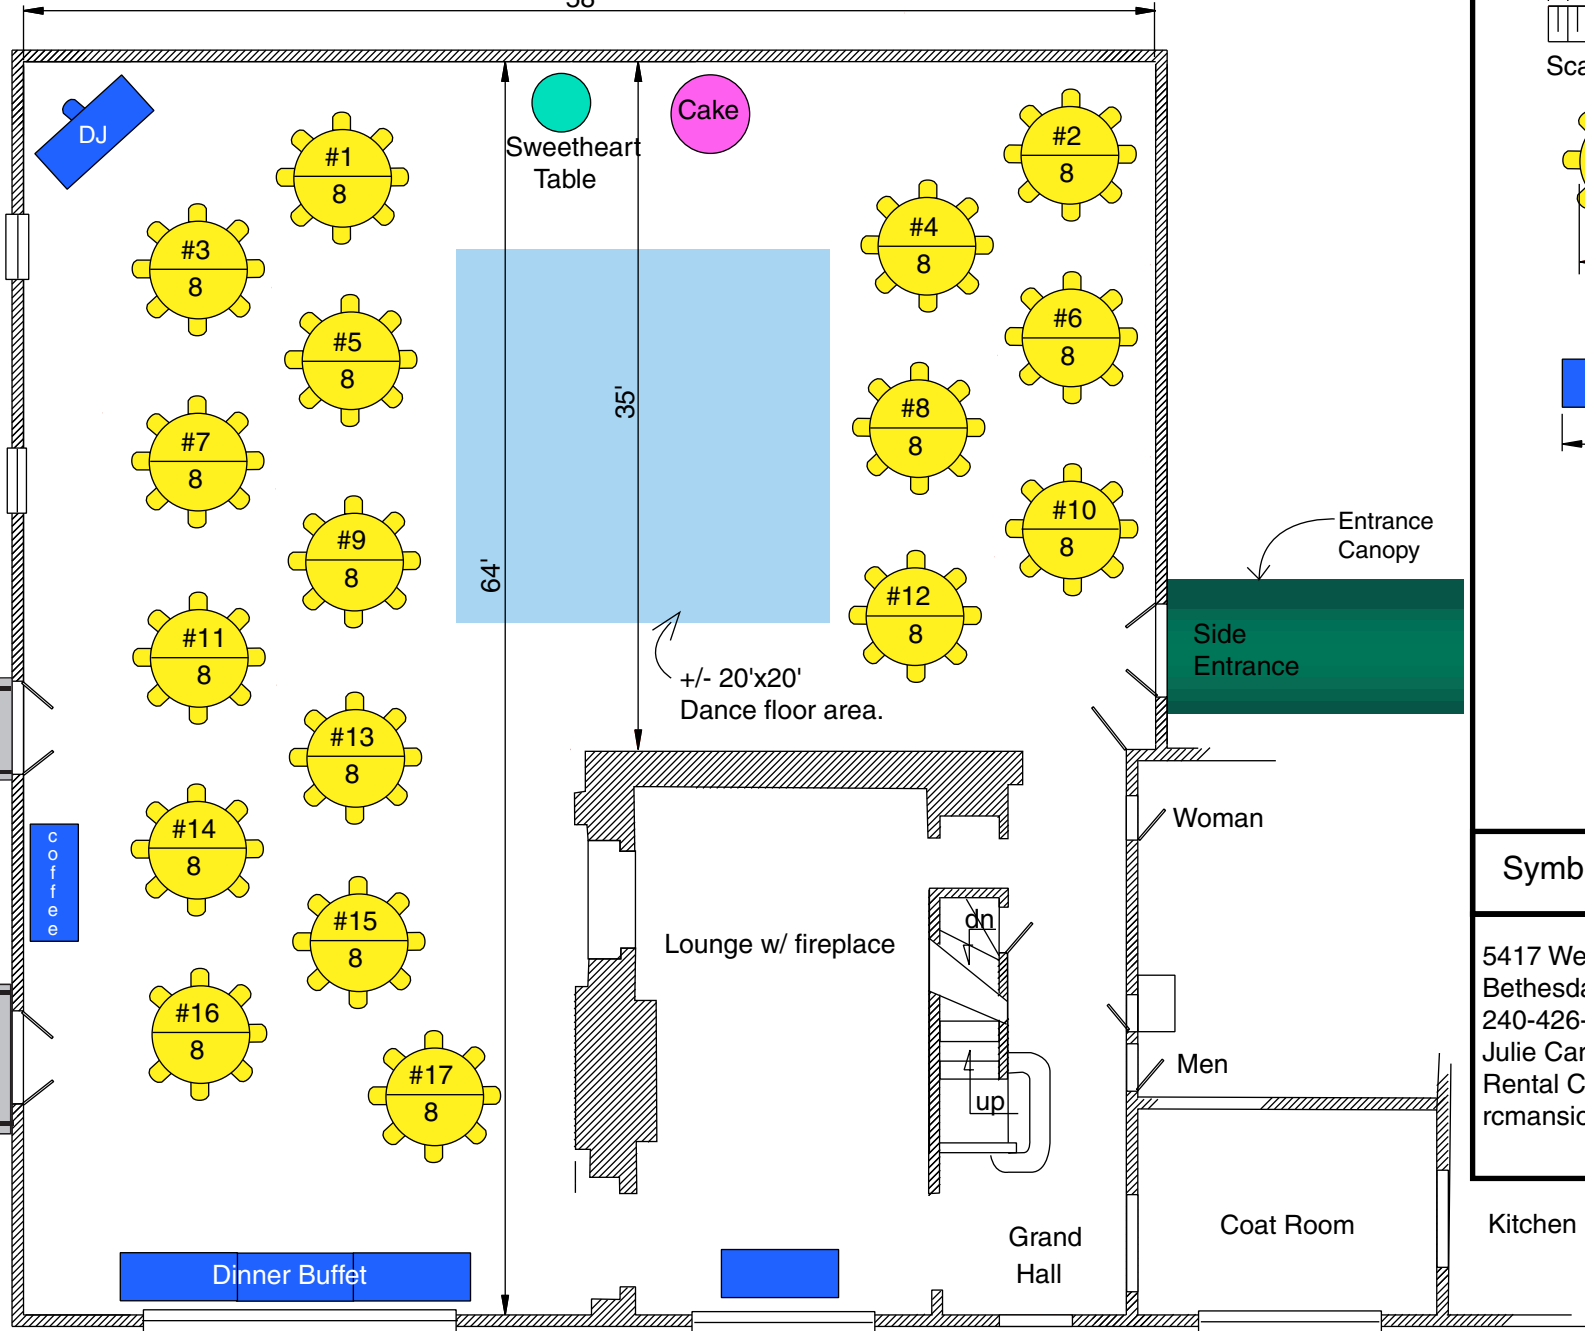

Rock Creek Mansion

17 - 5' rounds with 8 @ table = 136
17 with 10 @ table = 170

58'

Outdoor Patio
(approx. 60'x16')

Scale:

Symbols

5417 West Cedar Lane
Bethesda, MD 20814
240-426-1220
Julie Carter
Rental Coordinator
rcmansion@gmail.com

Entrance Canopy
Side Entrance

Lounge w/ fireplace
Grand Hall
Men
Woman

Dinner Buffet

Coat Room
Kitchen

+/- 20'x20'
Dance floor area.

64'

35'

DJ

Sweetheart Table

Cake

#1
8

#3
8

#7
8

#11
8

#14
8

#16
8

#5
8

#9
8

#13
8

#15
8

#17
8

#4
8

#8
8

#12
8