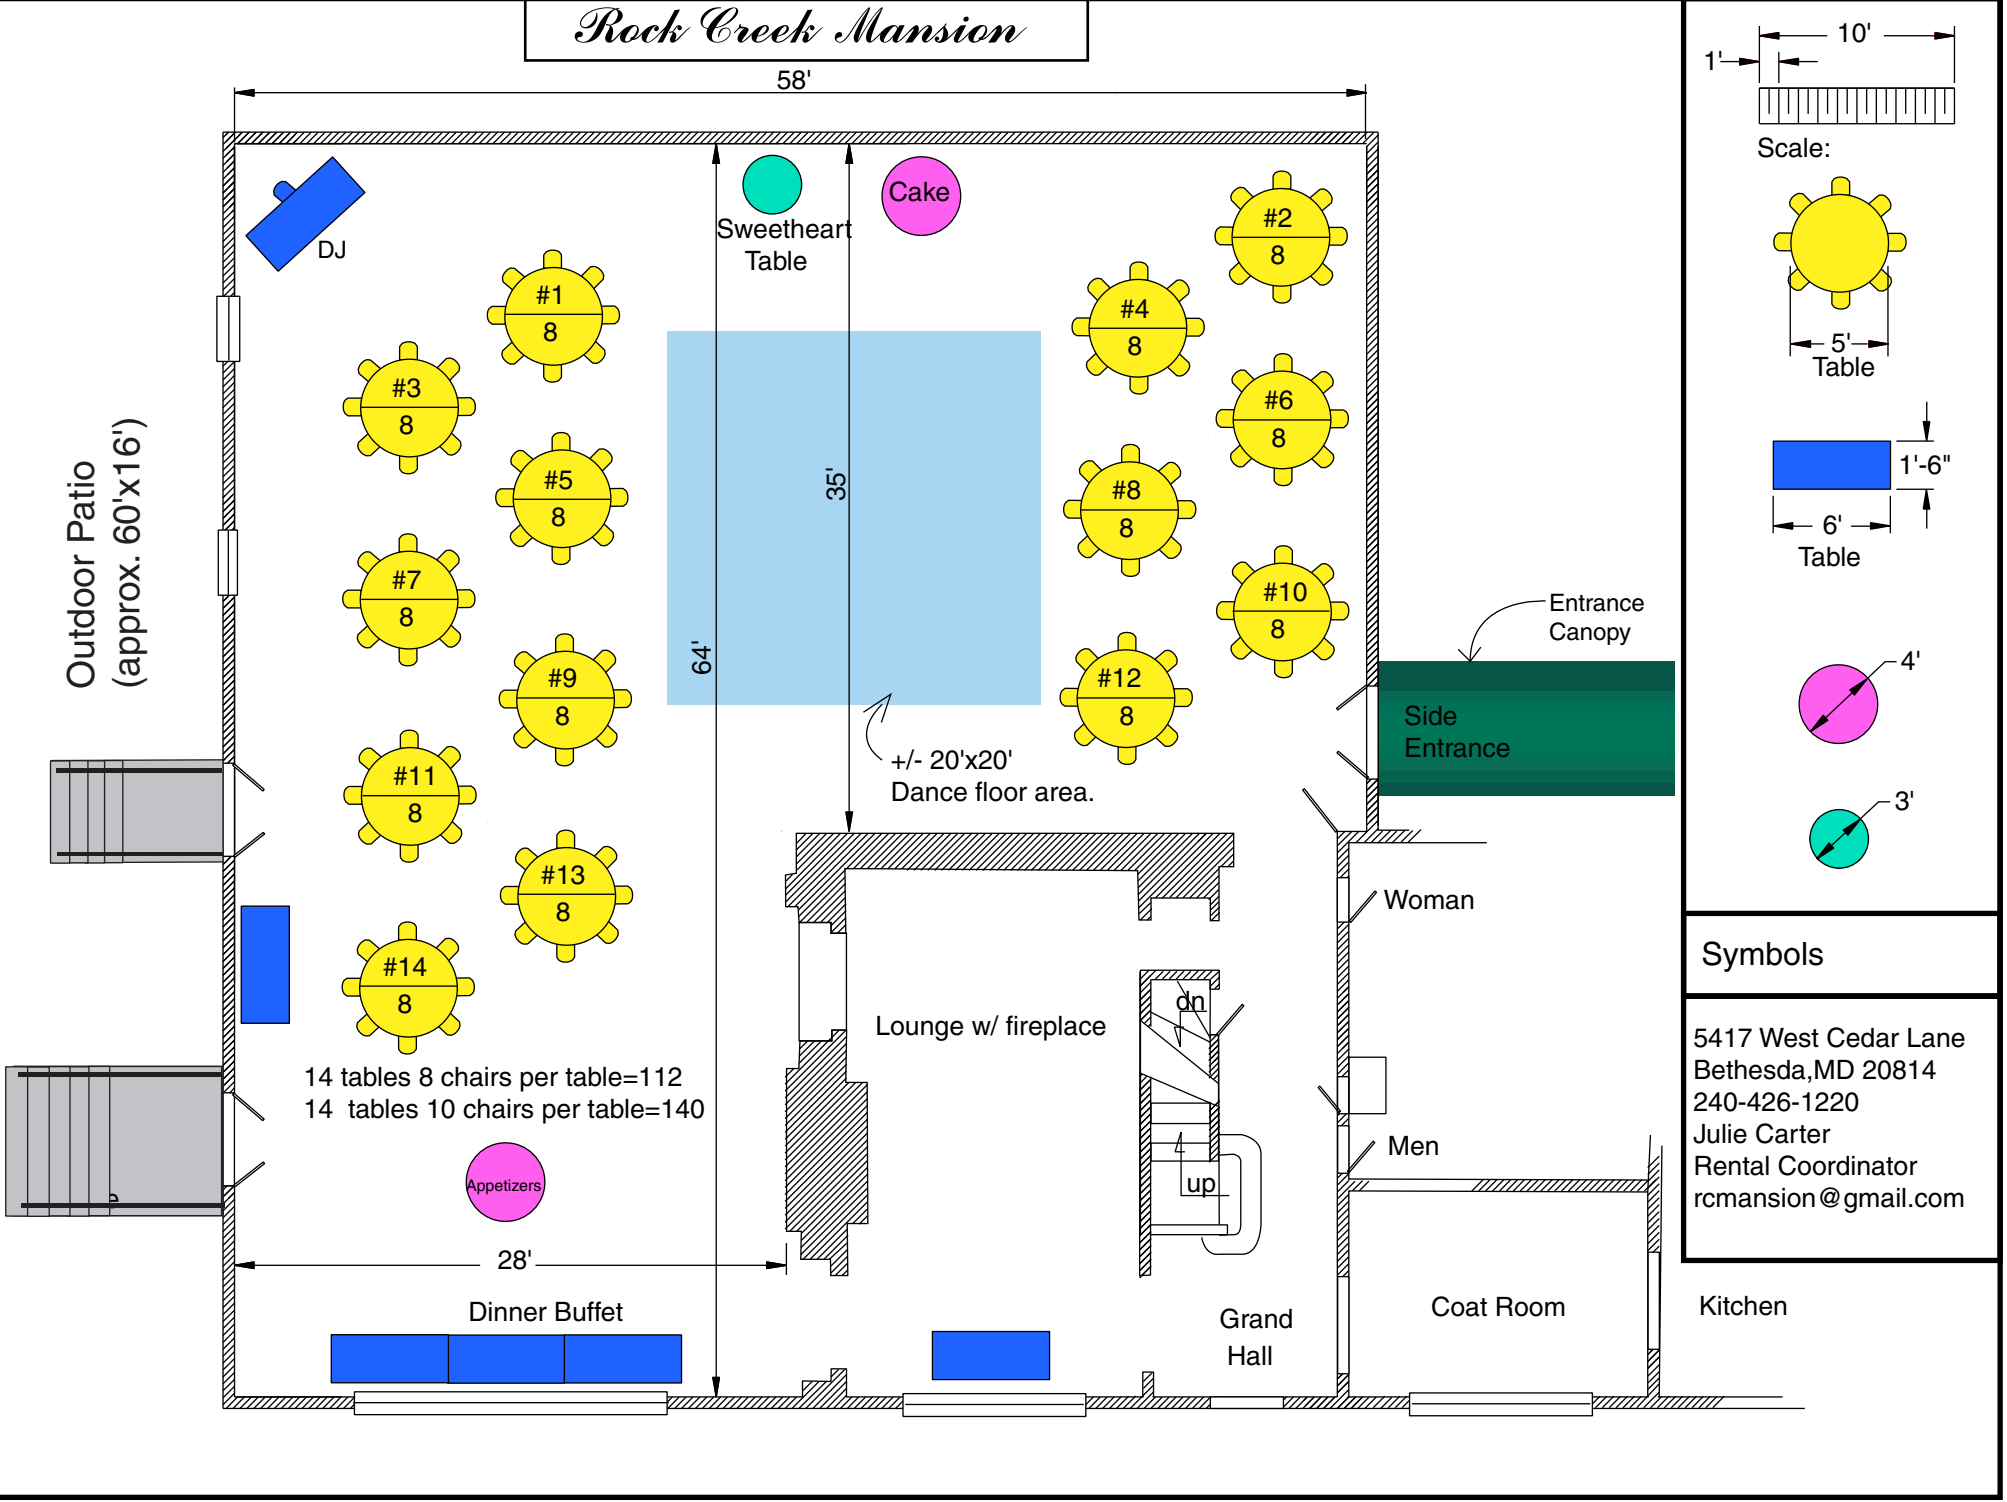

# Rock Creek Mansion

58'

Scale: