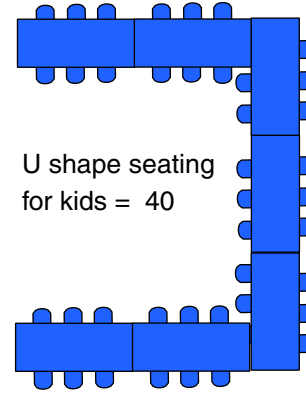

Rock Creek Mansion

SEATING:= 10 - 5' rounds with 8 @ table = 80
 10 with 10 @ table = 100

58'

35'

64'

28'

Outdoor Patio
 (approx. 60'x16')

Lounge w/ fireplace

Grand Hall

Woman

Men

Coat Room

Kitchen

Entrance Canopy

Side Entrance

Scale: