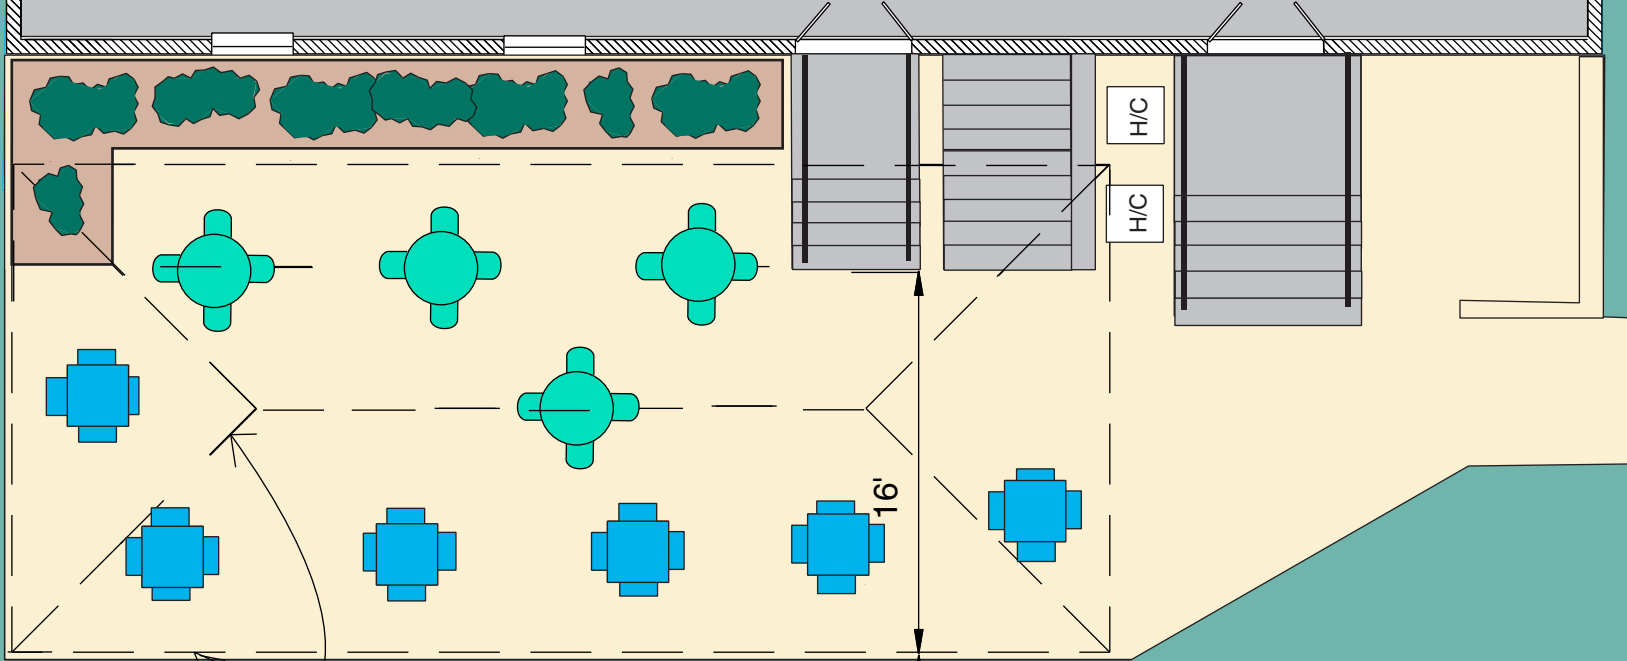

*Rock Creek Mansion*

**Symbols**

5417 West Cedar Lane  
Bethesda, MD 20814  
240-426-1220  
Julie Carter  
Rental Coordinator  
Carterbuck@aol.com

20'x45' Tent

Grass area

slope

90' to Tree Line

+/-200'

+/-300'

Scale: